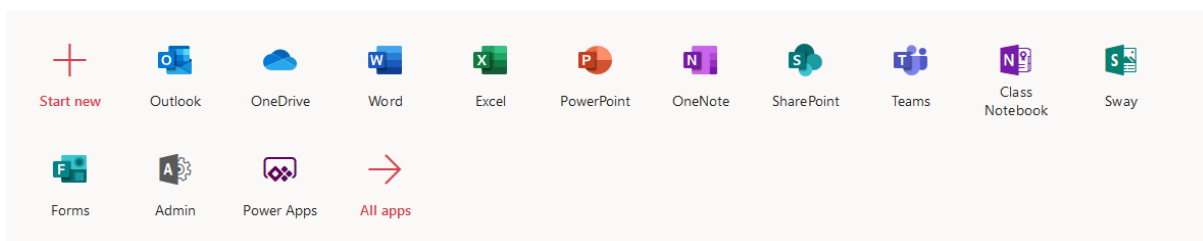

Once you have logged in, you'll be presented with the available apps (shown below). Click on Teams to open it.