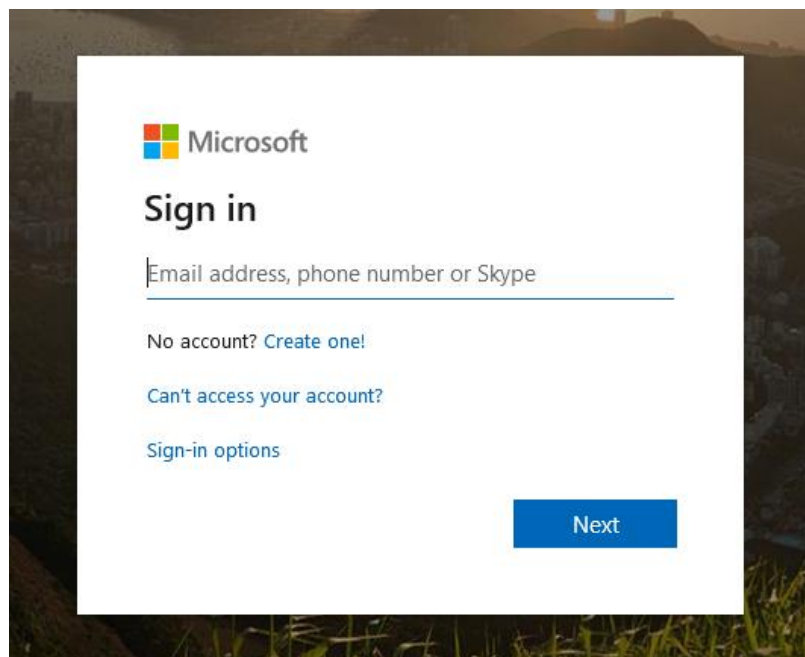

Student Access to Microsoft Teams

Microsoft Teams is an online platform used by all schools at Discovery Schools Academy Trust, it allows remote collaboration and working between users. This service is already used widely amongst staff and we are now rolling this out to students to allow remote teaching.

There are numerous ways to access Microsoft Teams, which are detailed below.

Accessing Teams via the website

To log in via the Teams website, you will need to browse to <https://login.microsoftonline.com> and enter your username and password (this will have been given to you by your school).